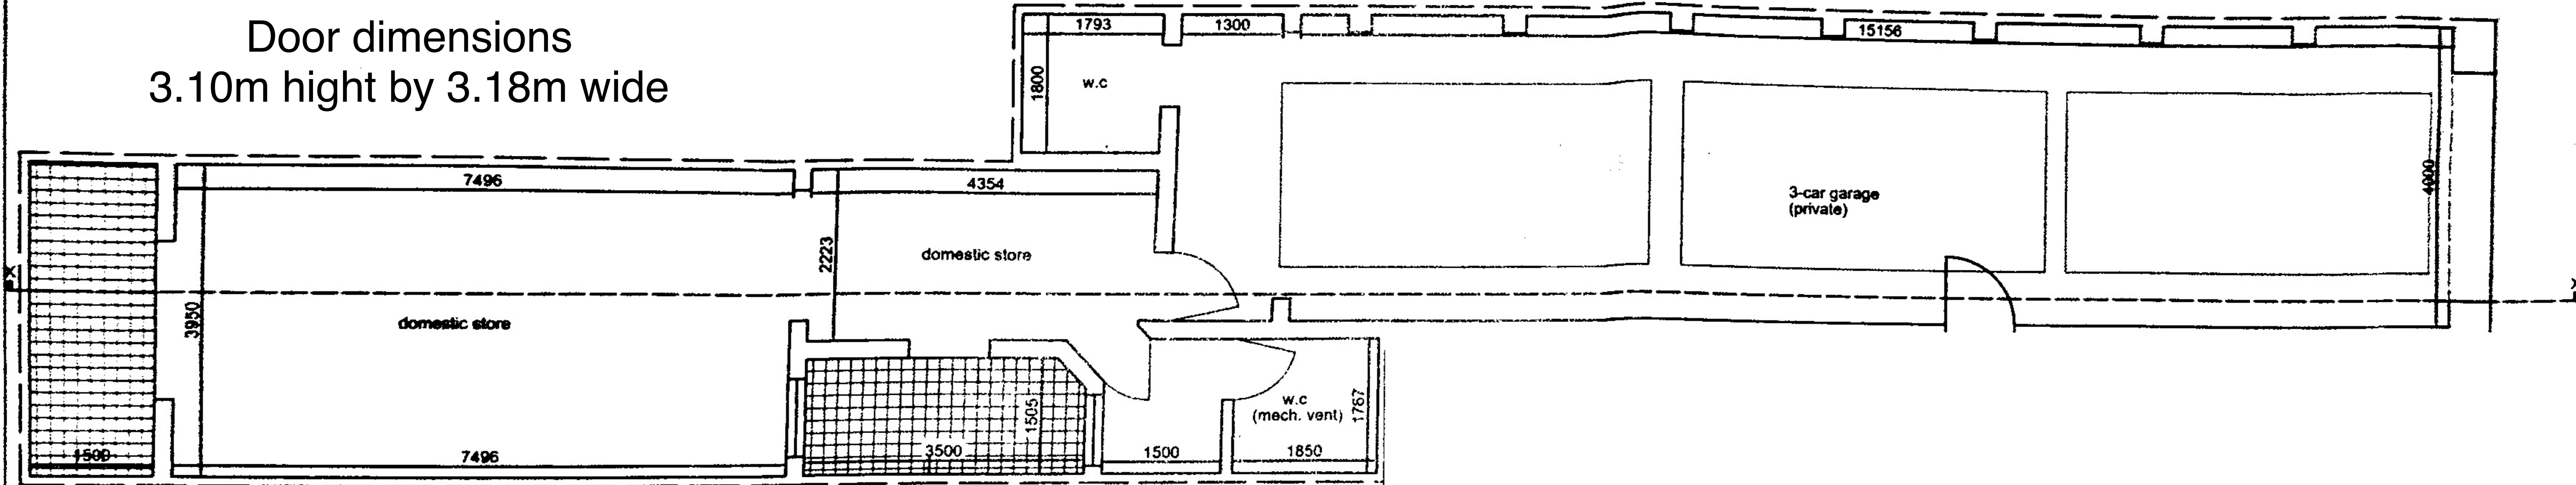

Door dimensions
3.10m high by 3.18m wide

As Built Ground Floor Plan (Clean Copy)